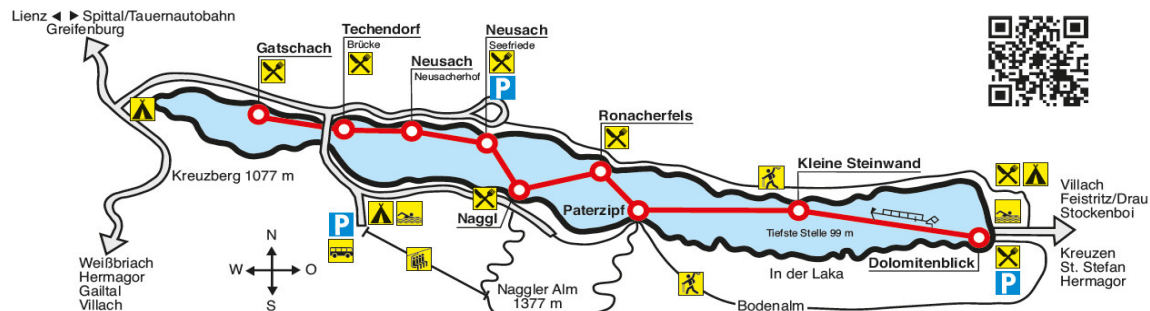

Timetable 2019

family Hans Winkler
Techendorf 51 | 9762 Weissensee
Tel.: +43 (0) 676 676 1708
E-Mail: winkler@techendorf.at

Cruising on Lake Weissensee is pleasure pure, ideal for relaxation and a nature adventure for guests of all ages and the entire family!
Own boat for groups- Surprise your guests with a round trip on Lake Weissensee.

low season

line A: runs from 12.05. to 05.07.
line A1: runs from 11.05. to 05.07.
plus 01.05., 04.05. and 05.05.

	A	A1	A
Gatschach			
Techendorf	10:05	12:35	15:20
Neusach	10:10	12:40	15:25
Seefriede	10:15	12:45	15:30
Naggl	10:20	12:50	15:35
Ronacherfels	10:30	13:00	15:45
Paterzipf	10:35	13:05	15:50
Steinwand	10:50	13:20	16:05
Dolomitenblick	11:05	13:35	16:20
Dolomitenblick	11:15	13:45	16:30
Steinwand	11:25	14:00	16:45
Paterzipf	11:40	14:15	17:00
Ronacherfels	11:45	14:20	17:05
Naggl	11:55	14:30	17:15
Seefriede	12:00	14:35	17:20
Neusach	12:05	14:40	17:25
Techendorf	12:10	14:45	17:30
Gatschach			17:45

main season

line B: runs from 06.07. to 25.08.
line C: runs from 07.07. to 25.08. only on days
with uneven number (e.g. 07.07., 09.07., 11.07. etc.)

B	C	B	C	B	C
09:10					
09:40	10:25	12:20	13:10	14:55	15:40
09:45	10:35	12:25	13:20	15:00	15:50
09:50	10:40	12:30	13:25	15:05	15:55
09:55	10:45	12:35	13:30	15:10	16:00
10:05	10:55	12:45	13:40	15:20	16:10
10:10	11:00	12:50	13:45	15:25	16:15
10:25	11:10	13:00	13:55	15:40	16:25
10:40	11:25	13:15	14:10	15:55	16:40
10:50					
10:50	11:40	13:25	14:25	16:05	16:55
11:00	11:55	13:40	14:40	16:20	17:10
11:15	12:05	13:55	14:50	16:35	17:20
11:20	12:10	14:00	14:55	16:40	17:25
11:30	12:20	14:10	15:05	16:50	17:35
11:35	12:25	14:15	15:10	16:55	17:40
11:40	12:30	14:20	15:15	17:00	17:45
11:45	12:40	14:25	15:25	17:05	17:55
17:20					

off season

line A: runs from 26.08. to 06.10.
line A1: runs from 26.08. to 20.10

A	A1	A
10:05	12:35	15:20
10:10	12:40	15:25
10:15	12:45	15:30
10:20	12:50	15:35
10:30	13:00	15:45
10:35	13:05	15:50
10:50	13:20	16:05
11:05	13:35	16:20
11:15		
11:15	13:45	16:30
11:25	14:00	16:45
11:40	14:15	17:00
11:45	14:20	17:05
11:55	14:30	17:15
12:00	14:35	17:20
12:05	14:40	17:25
12:10	14:45	17:30
17:45